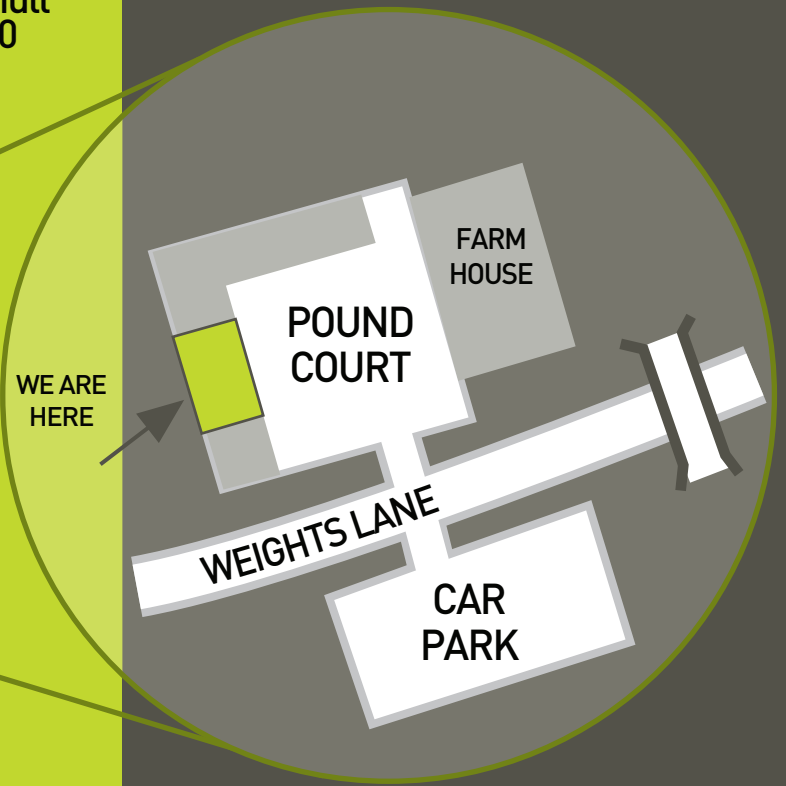

how to find us

The entrance is clearly marked 'Weights Farm Business Park'
 Follow Weights Lane past some cottages on the left and under the bridge.
 Look out for the sign for Pound Court on the end of the barn buildings on the right.
 The car park is on the left.

3 Pound Court | Weights Lane | Redditch | Worcestershire | B97 6RG
 01527 595652 | info@damcreative.co.uk | www.damcreative.co.uk