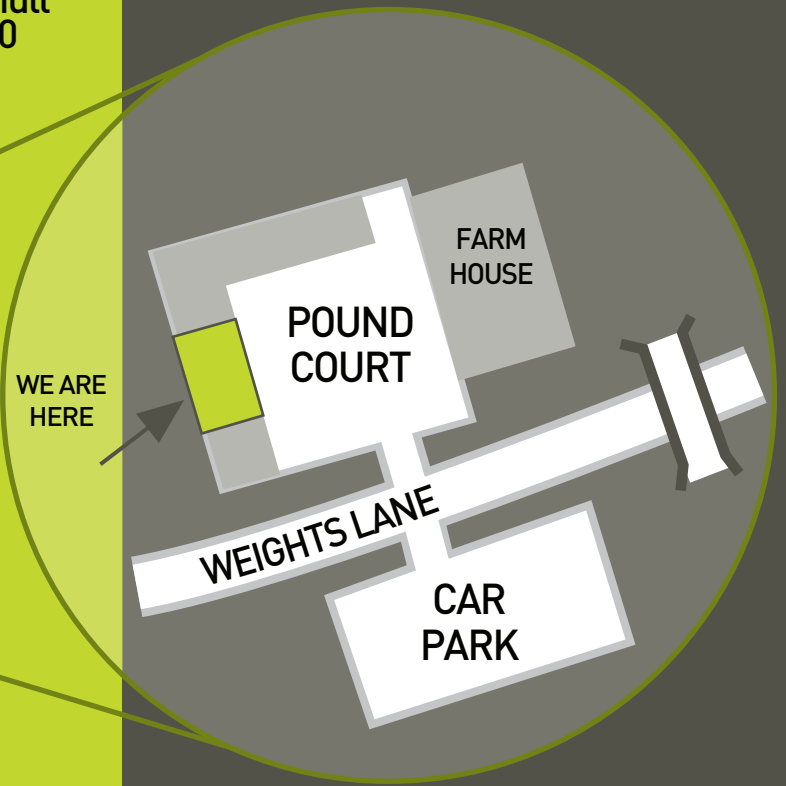

# how to find us

The entrance is clearly marked 'Weights Farm Business Park'  
 Follow Weights Lane past some cottages on the left and under the bridge.  
 Look out for the sign for Pound Court on the end of the barn buildings on the right.  
 The car park is on the left.

3 Pound Court | Weights Lane | Redditch | Worcestershire | B97 6RG  
 01527 595652 | info@damcreative.co.uk | www.damcreative.co.uk